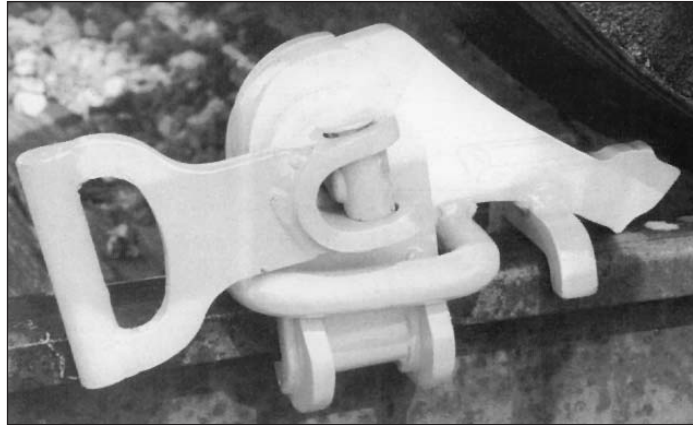

Track Accessories

Wheel Chocks

Single Chock

Double Chock

Heavy Duty Wheel Chock

Blue Flags

All of our Blue Flag Signs meet the requirements of the FRA and OSHA for the protection of workers around or in freight cars and locomotives.

Permanent Blue Flag
Model BFH Fold Down
Flush Ground Level

Portable Blue Flag
Model RBF & RBFL

Portable Blue Flag
Model BF