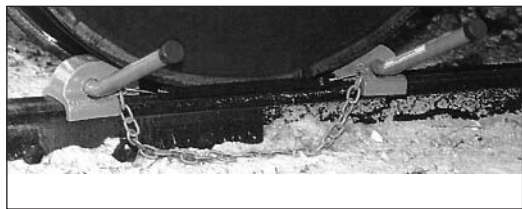

Track Accessories

Wheel Chocks

Single Chock

Double Chock

Heavy Duty Wheel Chock

Blue Flags

All of our Blue Flag Signs meet the requirements of the FRA and OSHA for the protection of workers around or in freight cars and locomotives.

Permanent Blue Flag
Model BFH Fold Down
Flush Ground Level

Portable Blue Flag
Model RBF & RBFL

Portable Blue Flag
Model BF